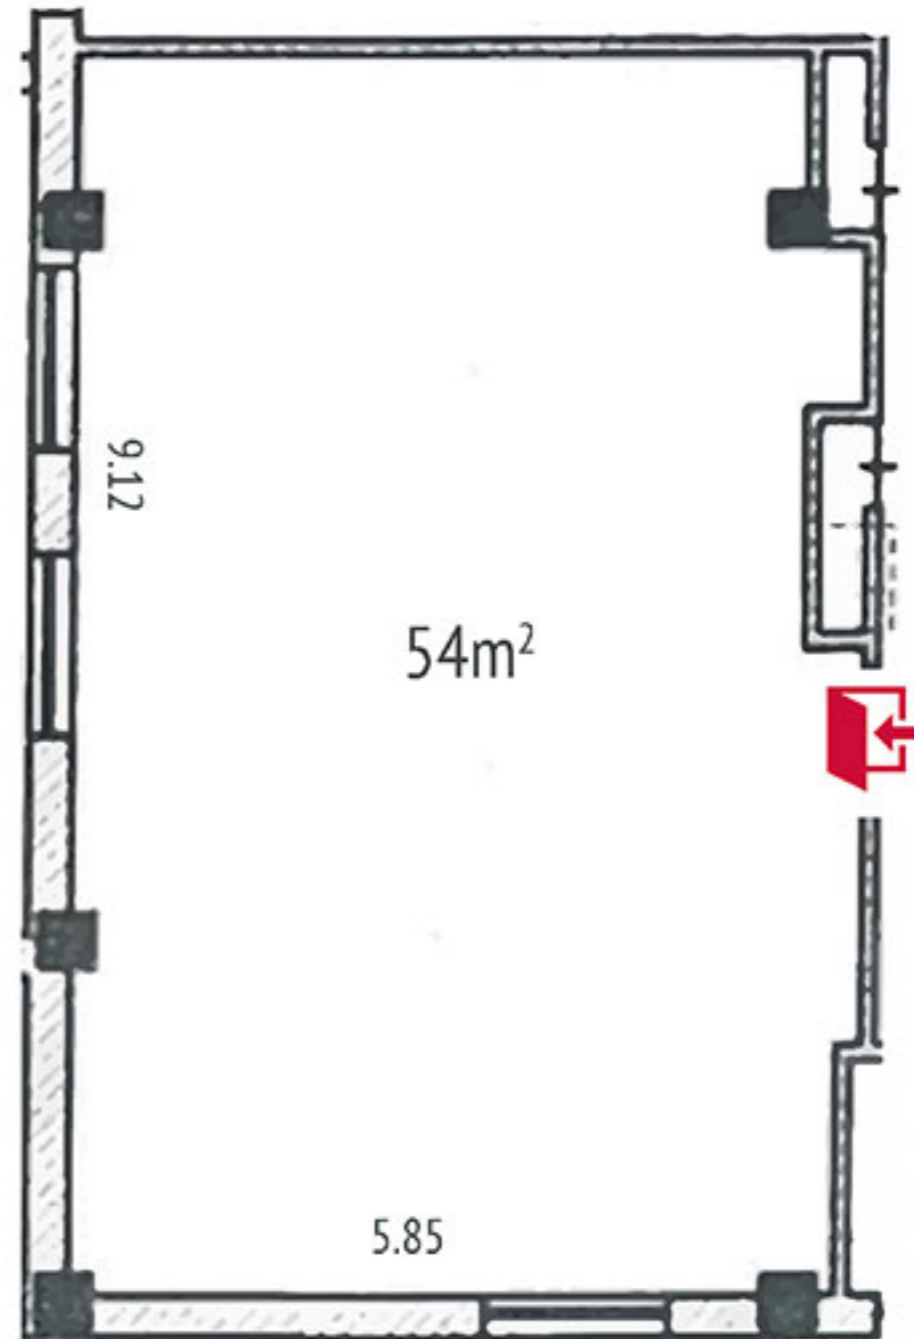

285m²

Balroom area

56m²

Foyer Area

4.35m

Ceiling Height

Set-up styles:

Theatre

24 guests

U-shape

16 guests

Boardroom

18 guests

Eureka 2

54m²

Room area

3m

Ceiling Height

Set-up styles:

Theatre

65 guests

Classroom

24 guests

U-shape

16 guests

Boardroom

18 guests

Eureka 3

34m²
Room area

3m
Ceiling Height

Set-up styles:

Theatre
25 guests