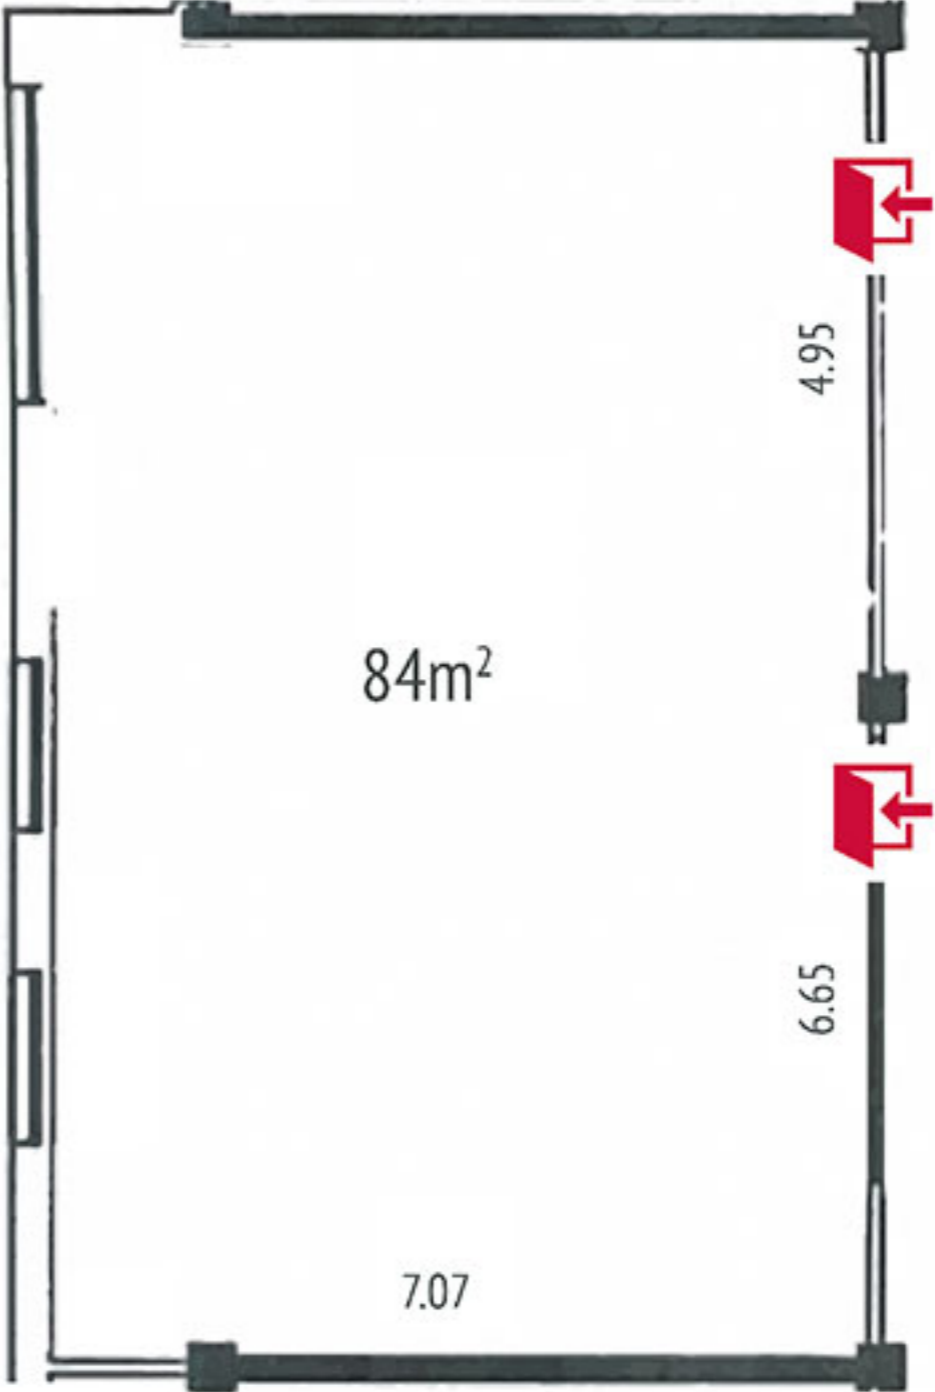

285m²

Balroom area

56m²

Foyer Area

4.35m

Ceiling Height

Set-up styles:

Theatre

18 guests

Banquet

10 guests

Eureka 6

84m²
Room area

3m
Ceiling Height

Set-up styles:

Theatre
70 guests

Classroom
30 guests

U-shape
25 guests

Boardroom
28 guests

Eureka 7

80m²
Room area

3m
Ceiling Height

Set-up styles:

Theatre
25 guests

U-shape
15 guests

Executive Lounge "7"

120m²

Bar area

34m²

VIP Room

4.35m

Ceiling Height