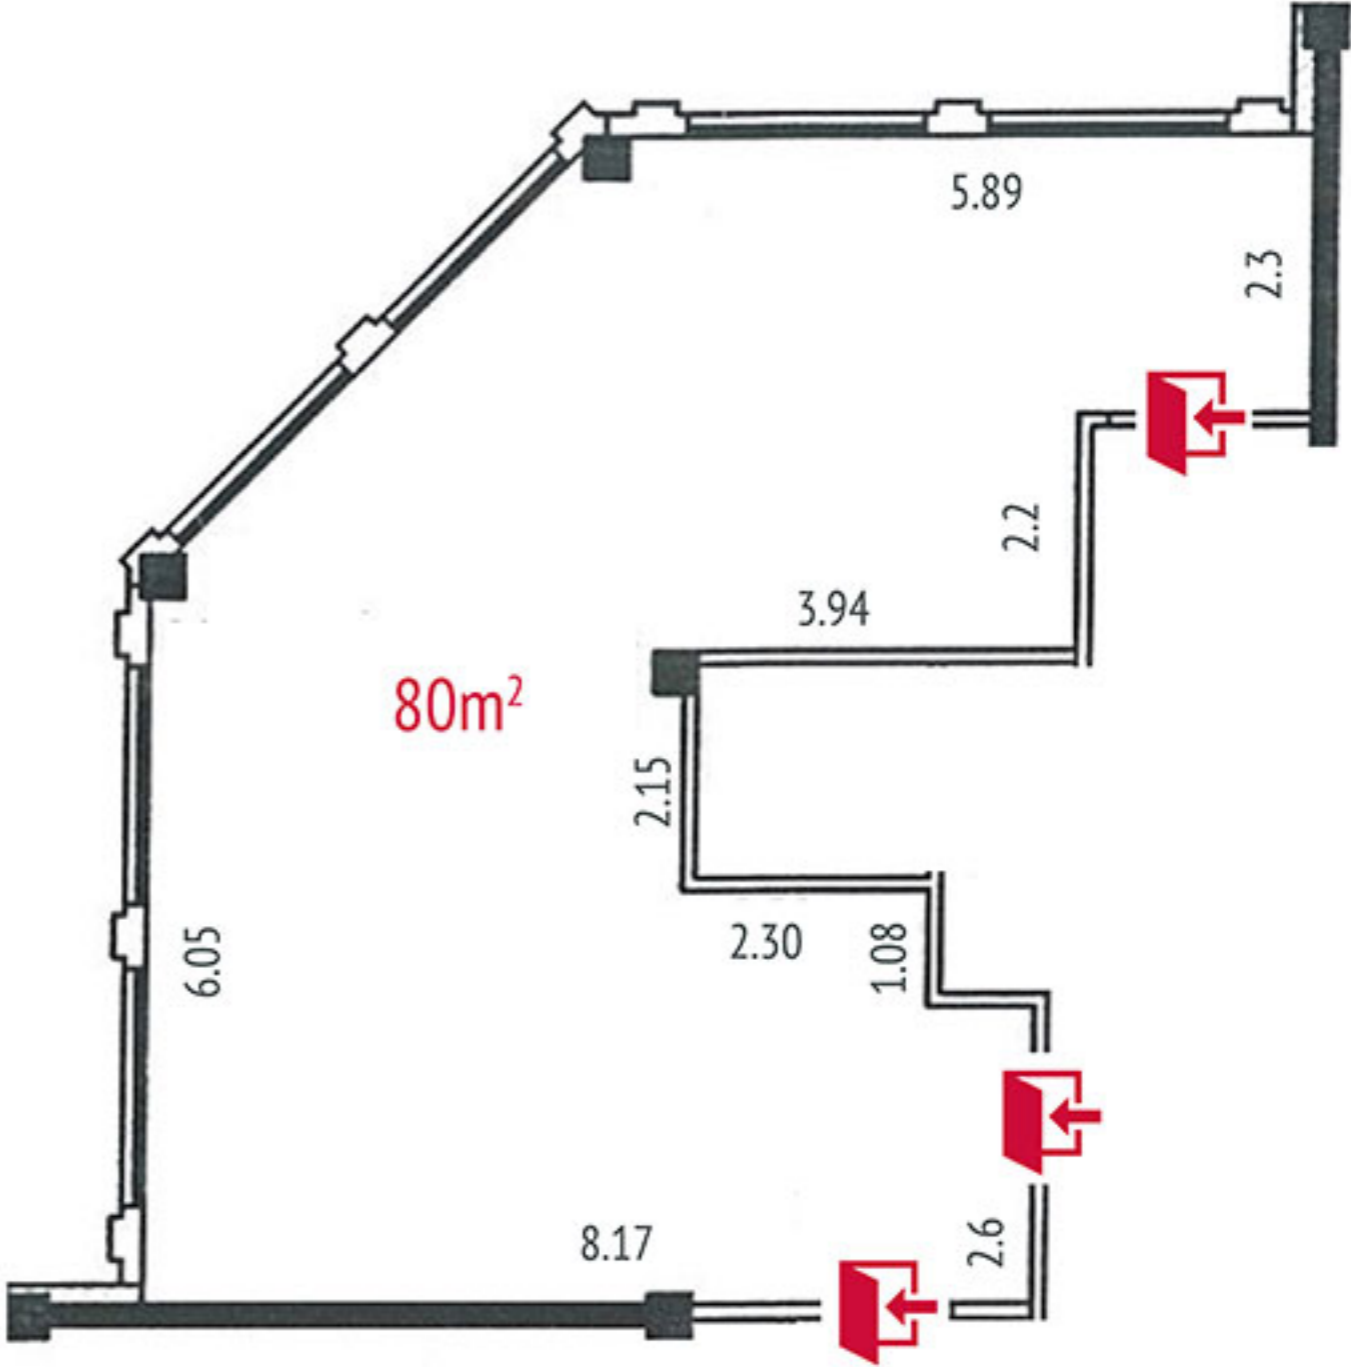

285m²

Balroom area

56m²

Foyer Area

4.35m

Ceiling Height

Set-up styles:

Theatre

18 guests

Banquet

10 guests

Eureka 6

84m²
Room area

3m
Ceiling Height

Set-up styles:

Theatre
70 guests

Classroom
30 guests

U-shape
25 guests

Boardroom
28 guests

Eureka 7

80m²
Room area

3m
Ceiling Height

Set-up styles:

Theatre
25 guests

U-shape
15 guests

Executive Lounge "7"

120m²

Bar area

34m²

VIP Room

4.35m

Ceiling Height