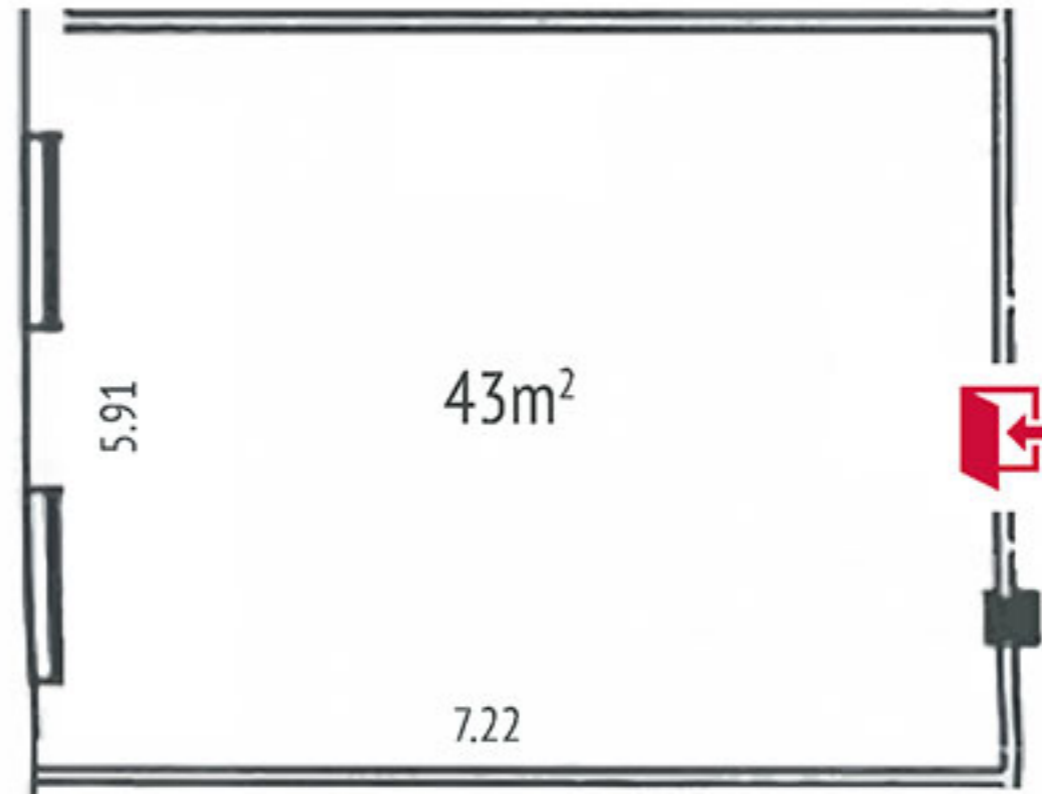

285m²

Balroom area

56m²

Foyer Area

4.35m

Ceiling Height

Set-up styles:

Theatre

Classroom
15 guests

U-shape
10 guests

Boardroom
12 guests

Eureka 4

43m²

Room area

3m

Ceiling Height

Set-up styles:

Theatre

22 guests

Classroom

15 guests

U-shape

10 guests

Boardroom

12 guests

Banquet

10 guests

Eureka 5

50m²

Room area

3m

Ceiling Height