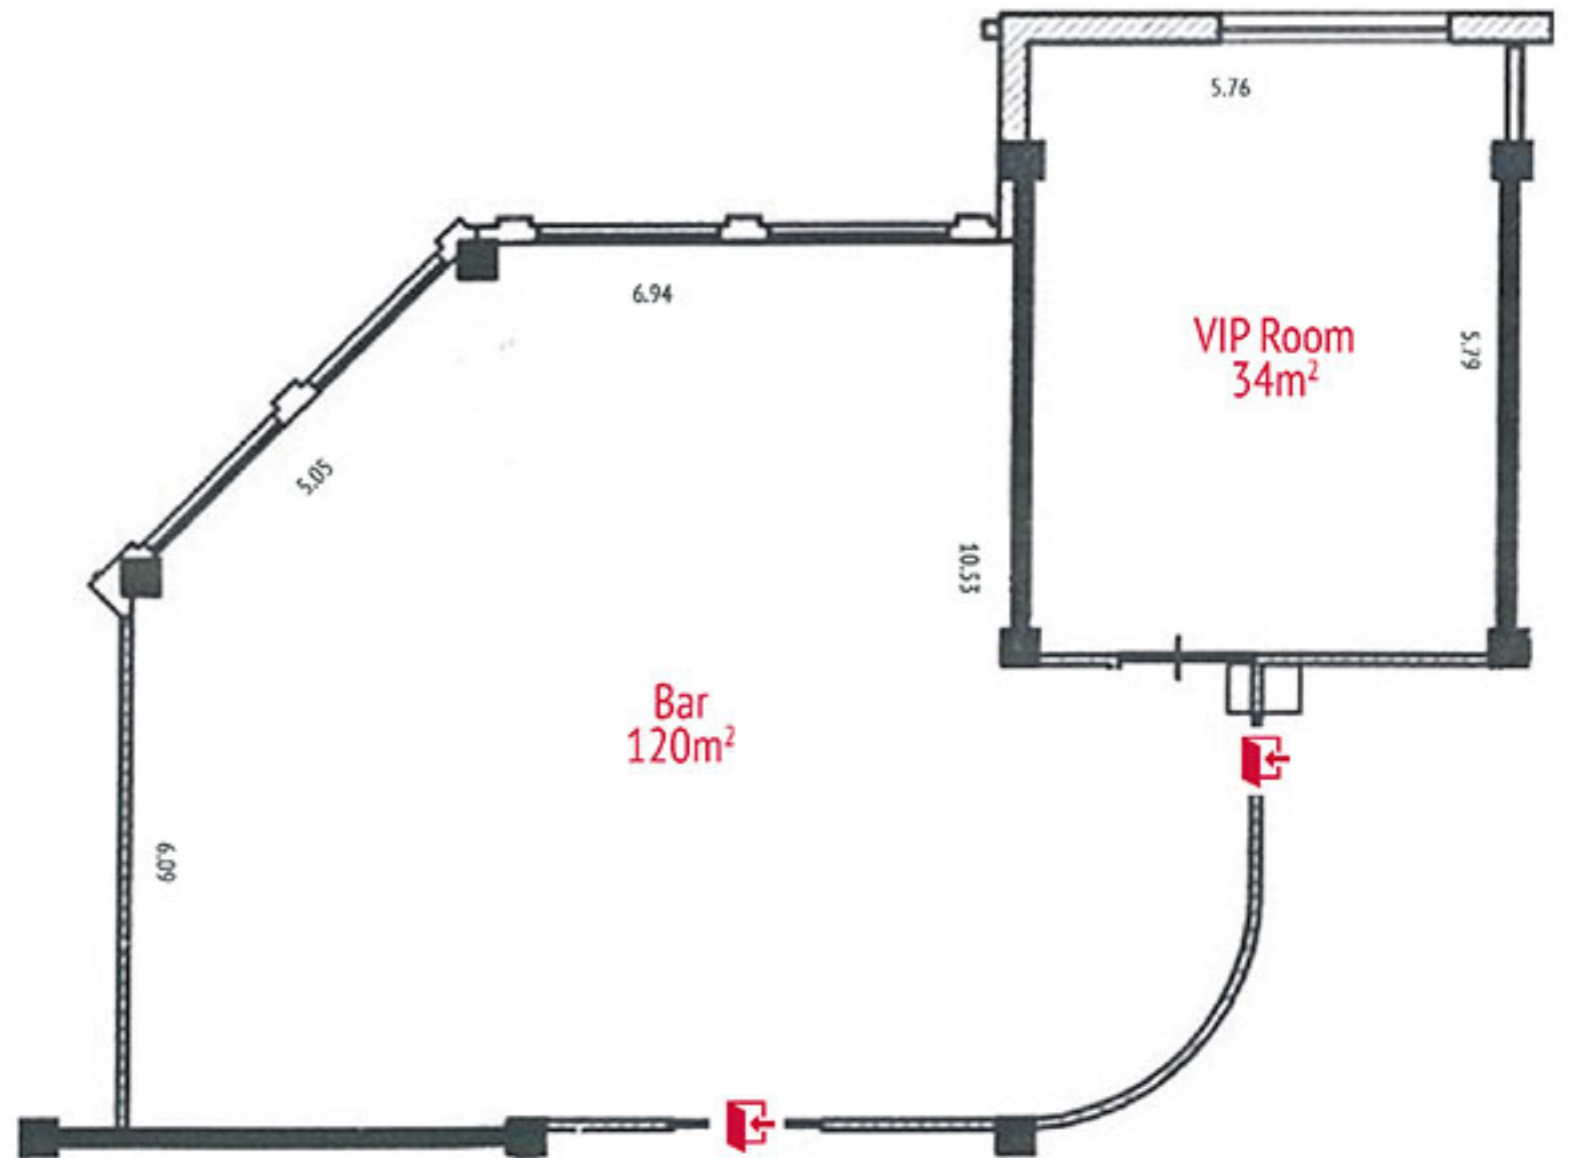

285m²

Balroom area

56m²

Foyer Area

4.35m

Ceiling Height

Set-up styles:

Theatre

Boardroom

110 guests (full section)

40 guests (half section)

Cocktail

400 guests (full section)

150 guests (half section)

Banquet

180 guests (full section)

U-shape
15 guests

Executive Lounge "7"

120m²

Bar area

34m²

VIP Room

4.35m

Ceiling Height

Set-up styles:

Classroom

40 guests (half section)

Cocktail

60 guests (half section)

| Agora Bar

Contact our team:

F: +7 727 345 01 57
T: +7 727 344 99 99