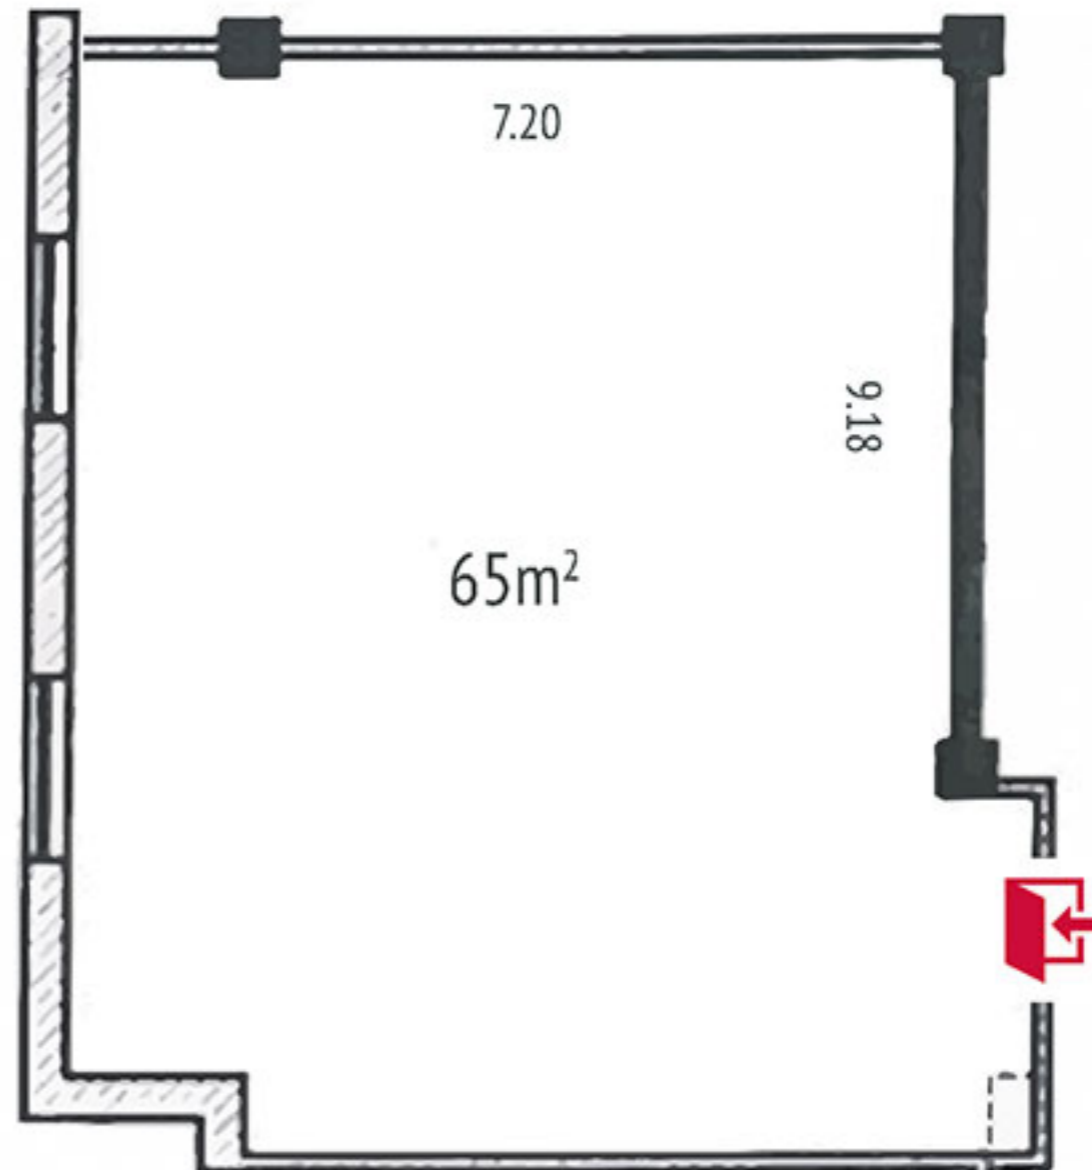

285m²

Balroom area

56m²

Foyer Area

4.35m

Ceiling Height

Set-up styles:

Theatre

24 guests

U-shape

16 guests

Boardroom

18 guests

Eureka 2

54m²

Room area

3m

Ceiling Height

Set-up styles:

Theatre

65 guests

Classroom

24 guests

U-shape

16 guests

Boardroom

18 guests

Eureka 3

34m²
Room area

3m
Ceiling Height

Set-up styles:

Theatre
25 guests