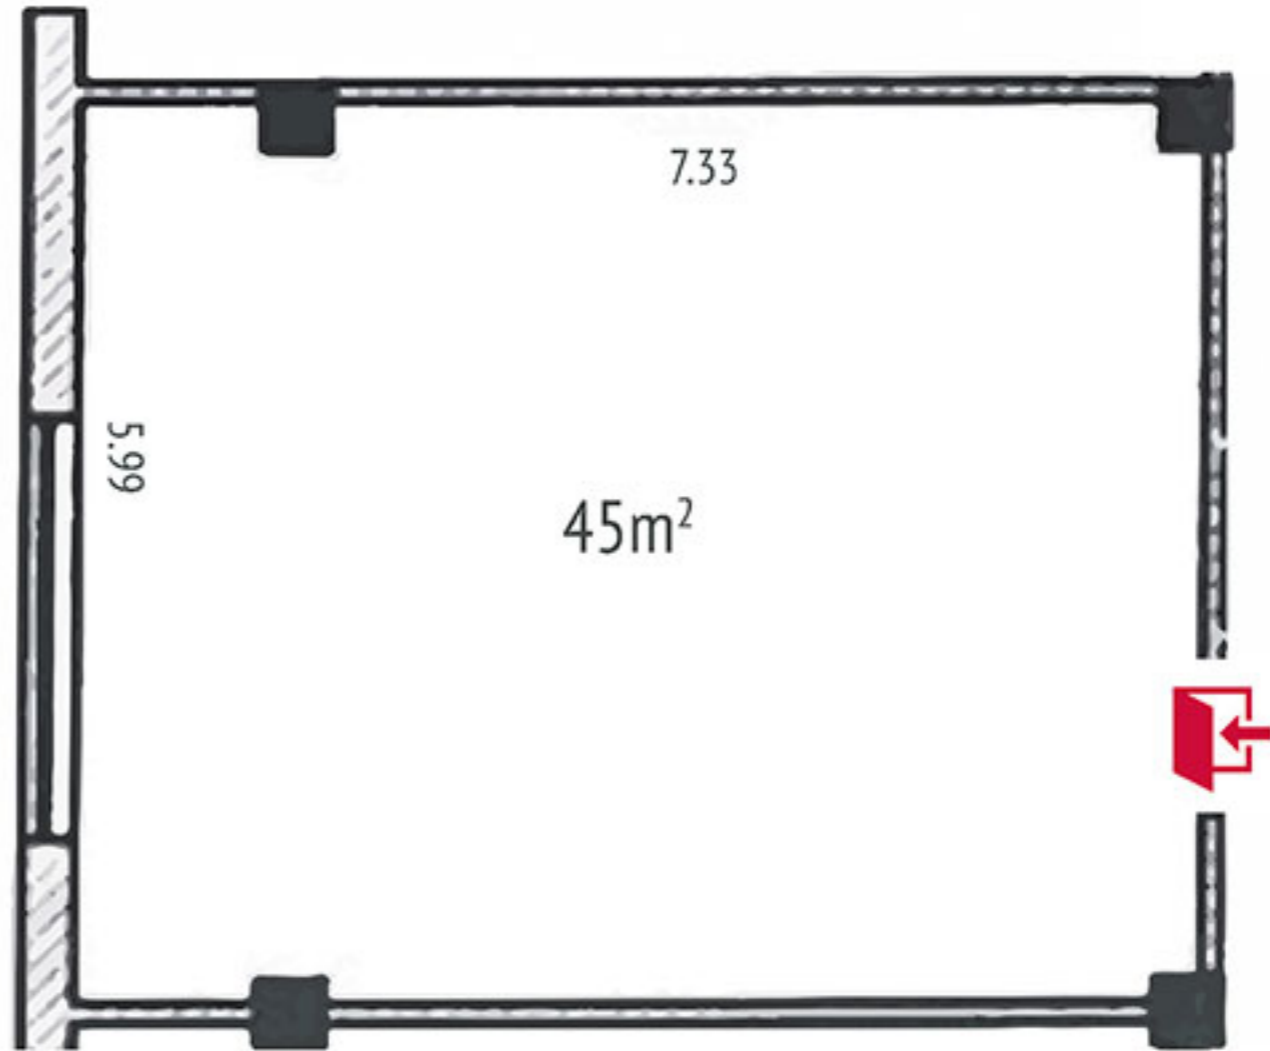

285m²

Balroom area

56m²

Foyer Area

4.35m

Ceiling Height

Set-up styles:

Theatre

No option of half section

Nomad Ballroom

45m²

Room area

3m

Ceiling Height

Set-up styles:

Theatre

25 guests

Classroom

15 guests

U-shape

10 guests

Boardroom

12 guests

Eureka 1

24 guests

U-shape

16 guests

Boardroom

18 guests

Eureka 2

54m²

Room area