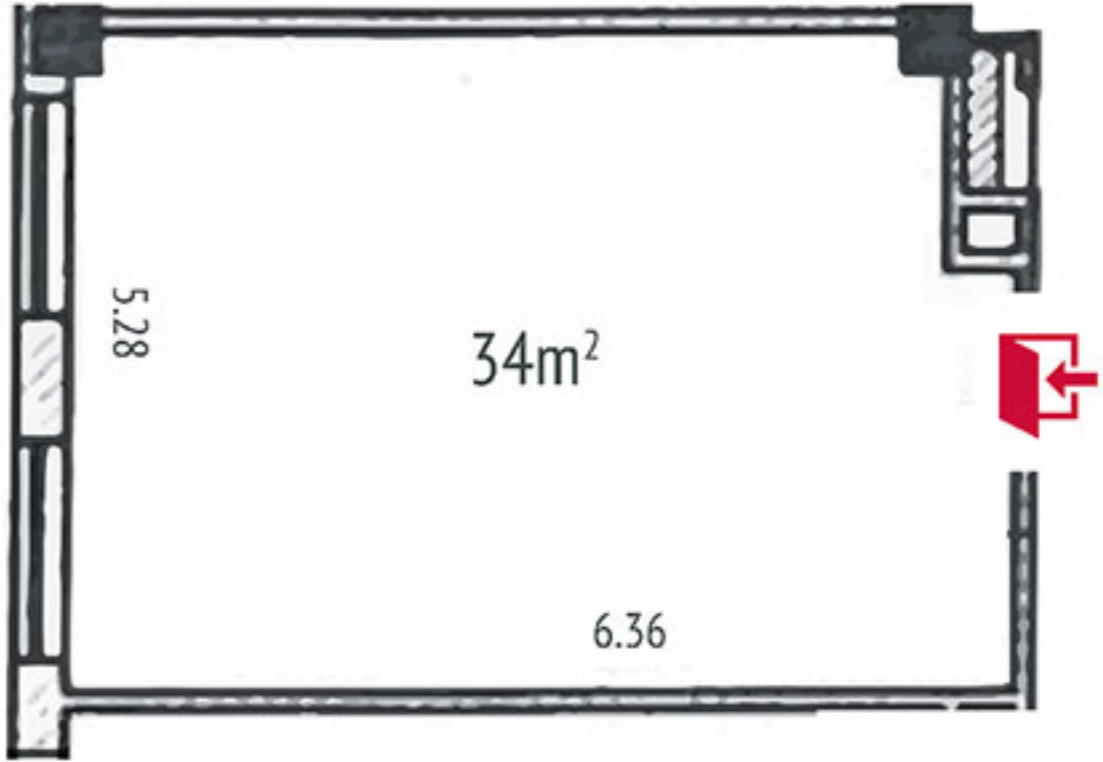

16 guests

Boardroom

18 guests

Eureka 3

34m²
Room area

3m
Ceiling Height

Set-up styles:

Theatre
25 guests

Classroom
15 guests

U-shape
10 guests

Boardroom
12 guests

Eureka 4

43m²

Room area

3m

Ceiling Height