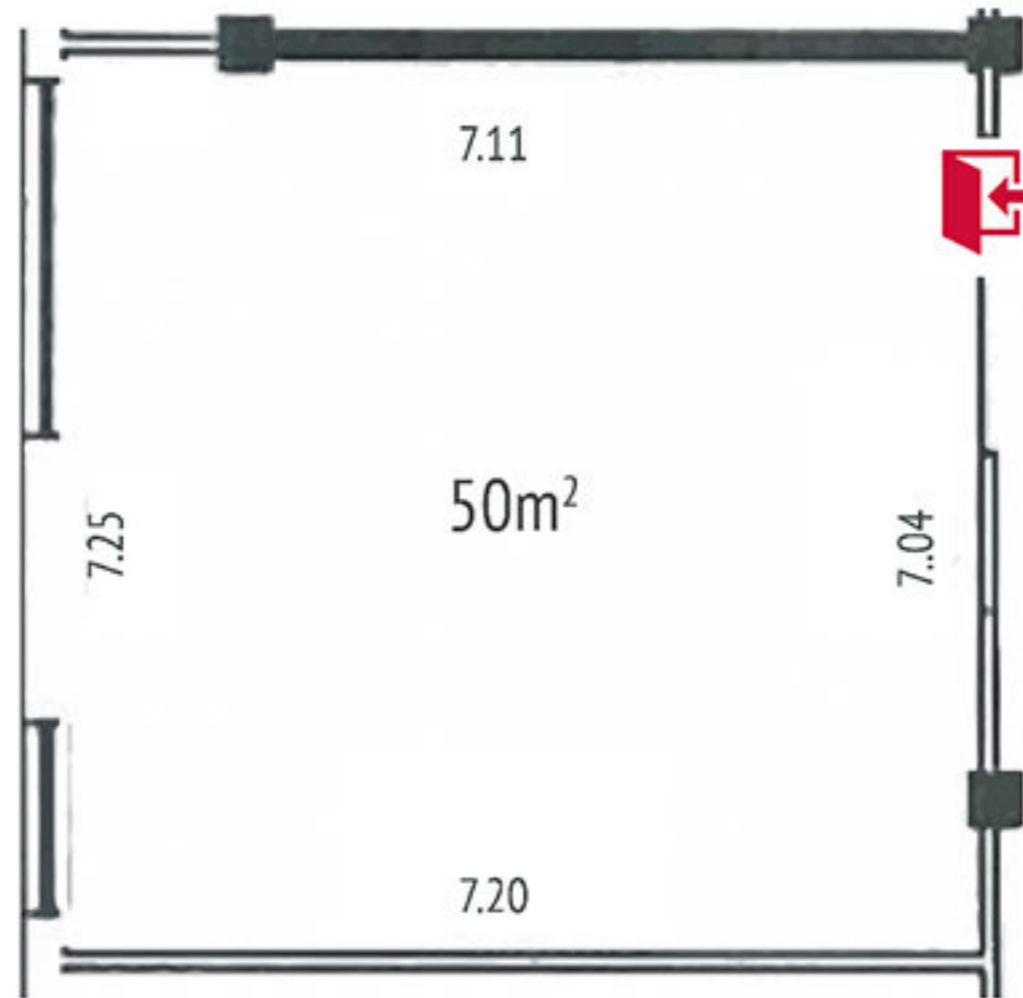

285m²

Balroom area

56m²

Foyer Area

4.35m

Ceiling Height

Set-up styles:

Theatre

12 guests

Banquet

10 guests

Eureka 5

50m²

Room area

3m

Ceiling Height

Set-up styles:

Theatre

40 guests

Classroom

20 guests

U-shape

16 guests

Boardroom

18 guests

Banquet

10 guests

Eureka 6

84m²
Room area

3m
Ceiling Height

Set-up styles:

Theatre
70 guests