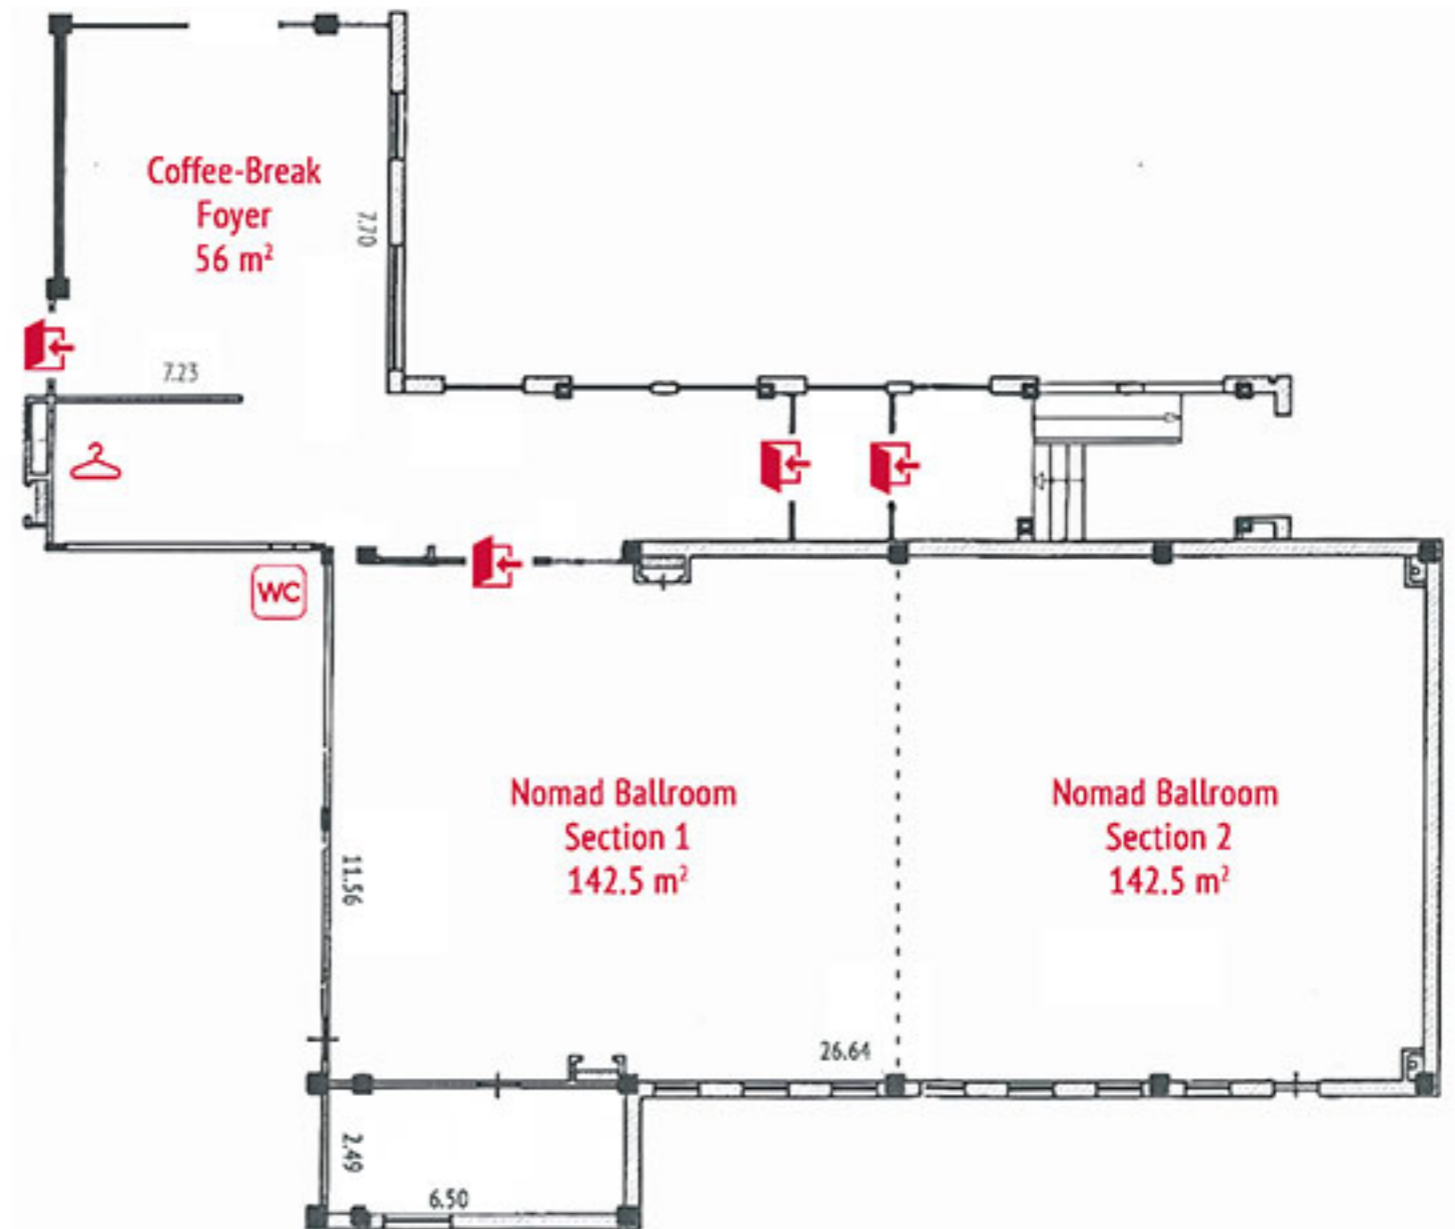

285m²

Balroom area

56m²

Foyer Area

4.35m

Ceiling Height

Set-up styles:

Theatre

320 guests (full section)

160 guests (half section)

Classroom

120 guests (full section)

50 guests (half section)

U-shape

100 guests (full section)

50 guests (half section)

Boardroom

110 guests (full section)

40 guests (half section)

Cocktail

400 guests (full section)

150 guests (half section)

Banquet

180 guests (full section)

No option of half section

Nomad Ballroom

45m²

Room area

3m

Ceiling Height

Set-up styles:

Theatre